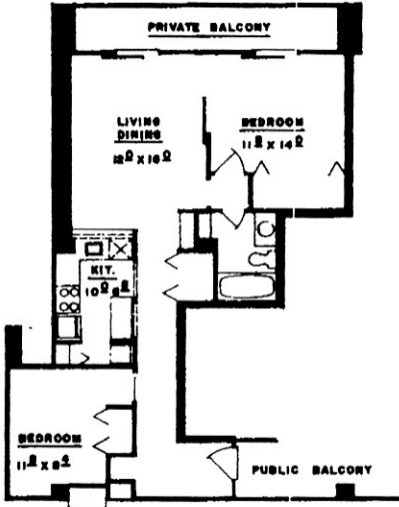

**PRIVATE
BALCONY**

**LIVING/DINING
SLEEPING
12'-0" X 21'-0"**

KITCHEN

BATH

BALCONY

A unit

PRIVATE BALCONY

LIVING

11'6" x 22'0"

BEDROOM

12'0" x 11'0"

KIT.

6'0" x 11'0"

BALCONY

B unit

C unit

PRIVATE BALCONY

BEDROOM

12⁰ X 9⁰

LIVING

DINING

11⁸ X 22⁰

BEDROOM

13⁴ X 12⁰

KIT.

6² X 9⁰

PUBLIC BALCONY

D unit