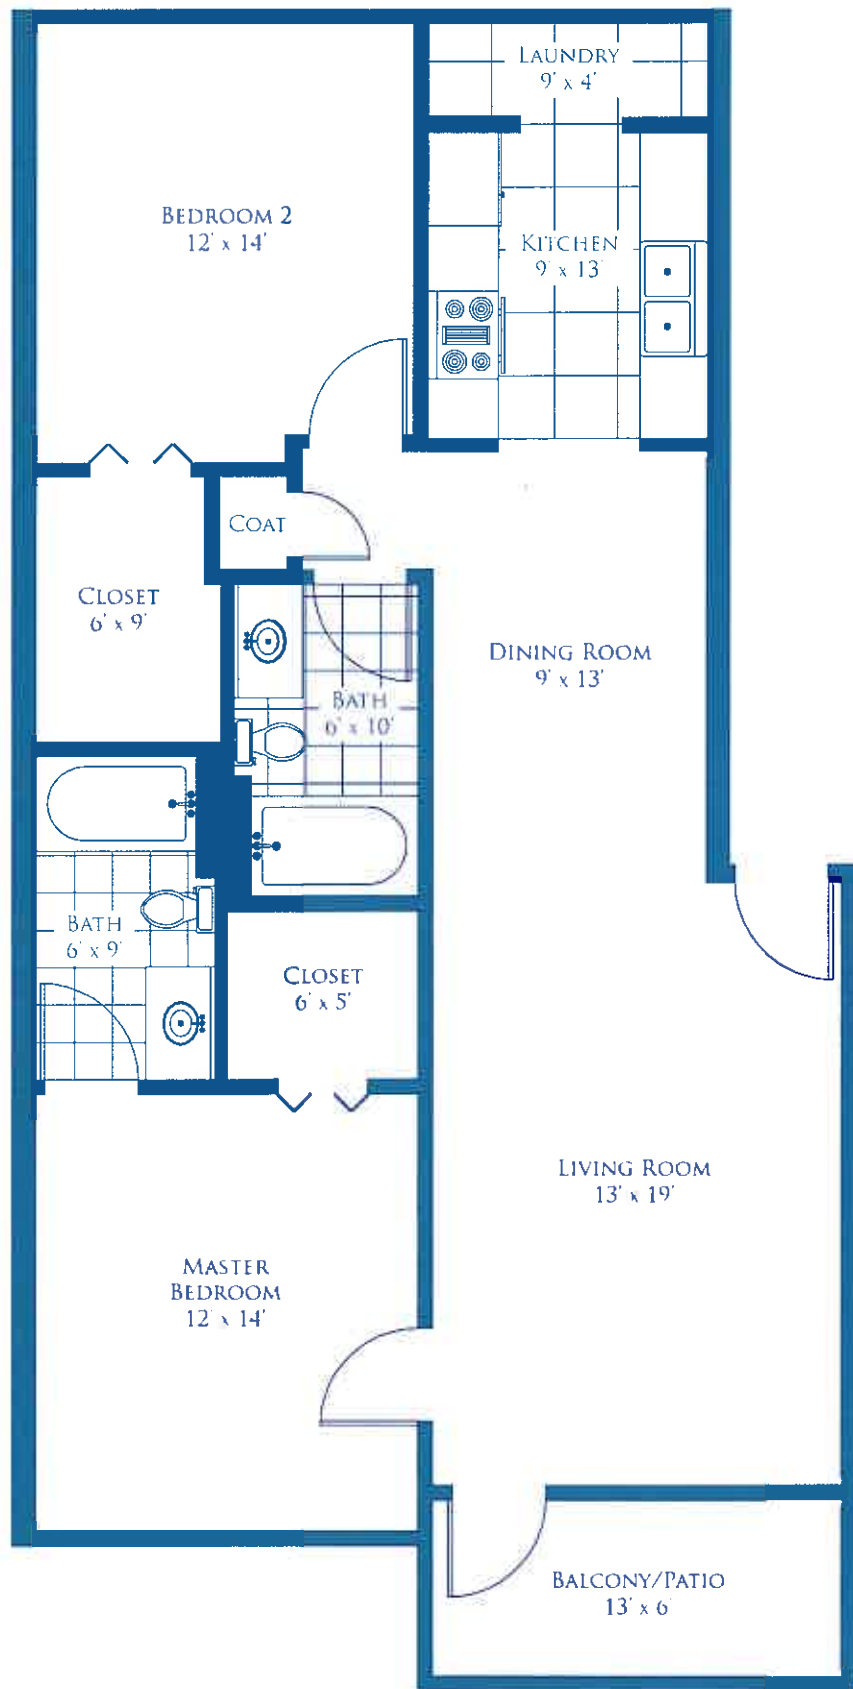

THE VERBENA

TOTAL: 751 S.F.
INTERIOR: 676 S.F.
BALCONY: 75 S.F.

MEASUREMENTS ARE APPROXIMATE
AND MAY VARY FROM ILLUSTRATION

THE BLUEBONNET

TOTAL: 825 S.F.
INTERIOR: 749 S.F.
BALCONY: 76 S.F.

MEASUREMENTS ARE APPROXIMATE
AND MAY VARY FROM ILLUSTRATION

THE PRIMROSE

TOTAL: 987 S.F.
 INTERIOR: 911 S.F.
 BALCONY: 76 S.F.

MEASUREMENTS ARE APPROXIMATE
 AND MAY VARY FROM ILLUSTRATION

THE PALMETTO

TOTAL: 1116 s.f.
INTERIOR: 1040 s.f.
BALCONY: 76 s.f.

MEASUREMENTS ARE APPROXIMATE
 AND MAY VARY FROM ILLUSTRATION

THE CYPRESS

TOTAL: 1167 s.f.
INTERIOR: 1092 s.f.
BALCONY: 75 s.f.

MEASUREMENTS ARE APPROXIMATE AND MAY VARY FROM ILLUSTRATION

THE LANTANA

TOTAL: 1941 s.e.
 INTERIOR: 1789 s.e.
 BALCONY: 152 s.e.

MEASUREMENTS ARE APPROXIMATE AND MAY VARY FROM ILLUSTRATION