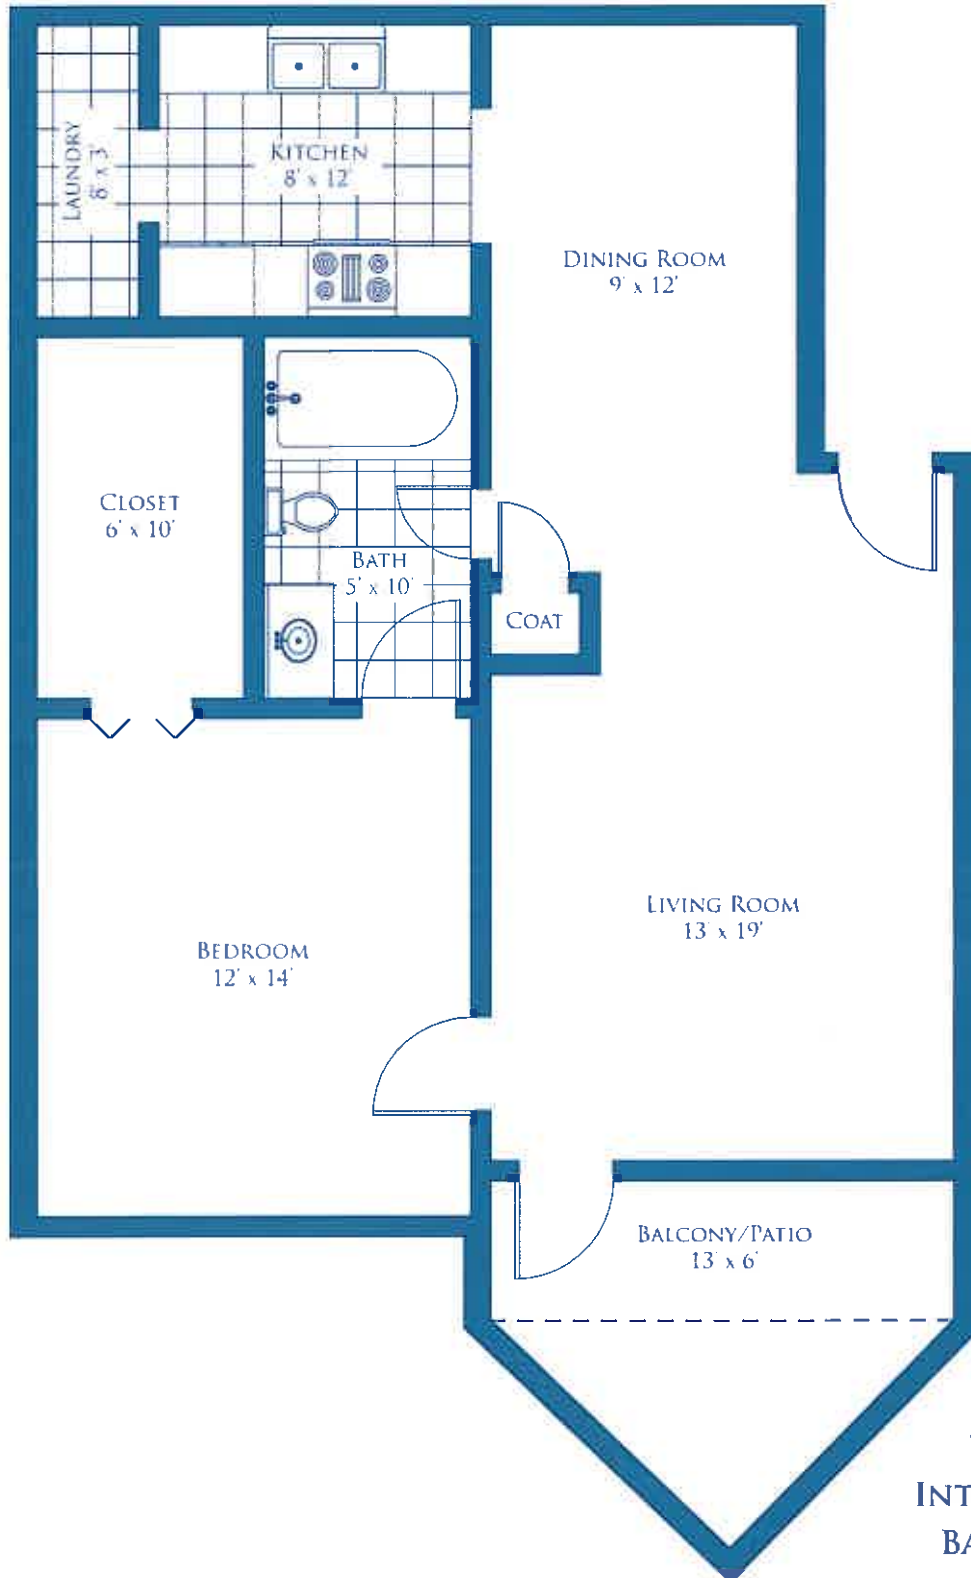

THE VERBENA

TOTAL: 751 S.F.
INTERIOR: 676 S.F.
BALCONY: 75 S.F.

MEASUREMENTS ARE APPROXIMATE
AND MAY VARY FROM ILLUSTRATION

THE BLUEBONNET

TOTAL: 825 S.F.
INTERIOR: 749 S.F.
BALCONY: 76 S.F.

MEASUREMENTS ARE APPROXIMATE
AND MAY VARY FROM ILLUSTRATION

THE PRIMROSE

TOTAL: 987 S.F.
 INTERIOR: 911 S.F.
 BALCONY: 76 S.F.

MEASUREMENTS ARE APPROXIMATE
 AND MAY VARY FROM ILLUSTRATION

THE PALMETTO

TOTAL: 1116 s.f.
INTERIOR: 1040 s.f.
BALCONY: 76 s.f.

MEASUREMENTS ARE APPROXIMATE
 AND MAY VARY FROM ILLUSTRATION

THE CYPRESS

TOTAL: 1167 s.f.
INTERIOR: 1092 s.f.
BALCONY: 75 s.f.

MEASUREMENTS ARE APPROXIMATE AND MAY VARY FROM ILLUSTRATION

THE LANTANA

TOTAL: 1941 s.e.
 INTERIOR: 1789 s.e.
 BALCONY: 152 s.e.

MEASUREMENTS ARE APPROXIMATE AND MAY VARY FROM ILLUSTRATION