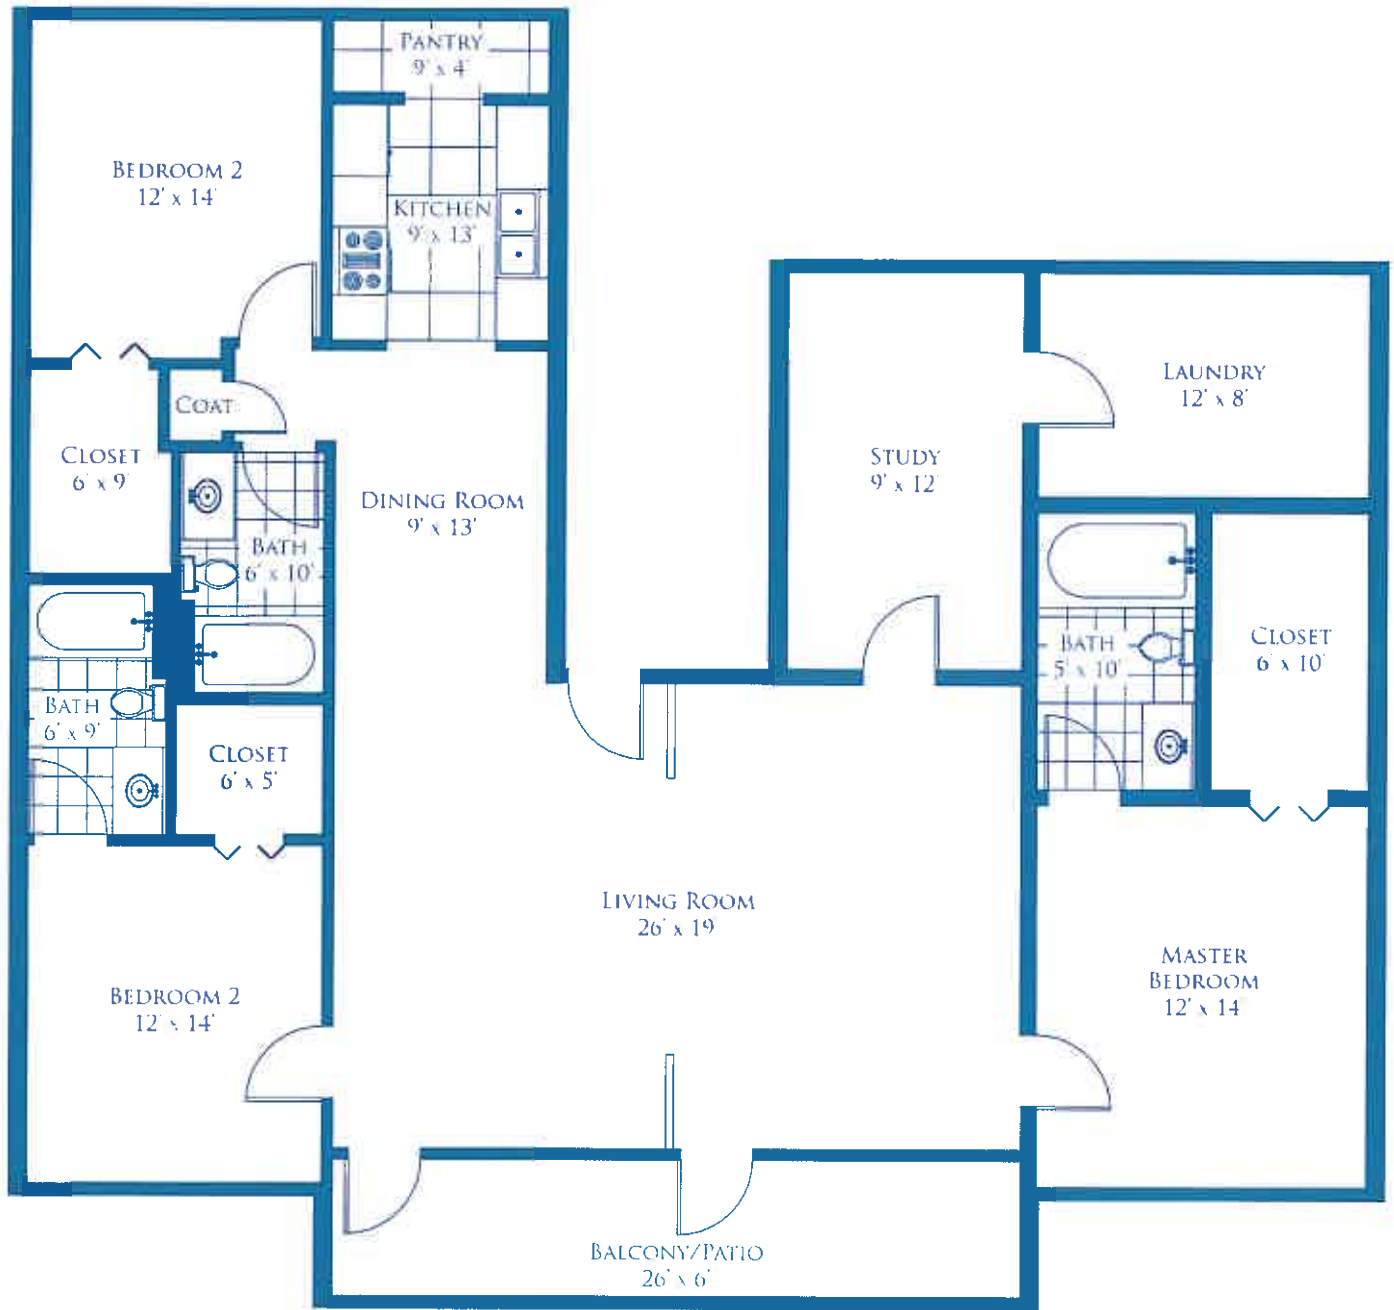

THE VERBENA

TOTAL: 751 S.F.
INTERIOR: 676 S.F.
BALCONY: 75 S.F.

MEASUREMENTS ARE APPROXIMATE
AND MAY VARY FROM ILLUSTRATION

THE BLUEBONNET

TOTAL: 825 S.F.
INTERIOR: 749 S.F.
BALCONY: 76 S.F.

MEASUREMENTS ARE APPROXIMATE
AND MAY VARY FROM ILLUSTRATION

THE PRIMROSE

TOTAL: 987 S.F.
 INTERIOR: 911 S.F.
 BALCONY: 76 S.F.

MEASUREMENTS ARE APPROXIMATE
 AND MAY VARY FROM ILLUSTRATION

THE PALMETTO

TOTAL: 1116 s.f.
INTERIOR: 1040 s.f.
BALCONY: 76 s.f.

MEASUREMENTS ARE APPROXIMATE
 AND MAY VARY FROM ILLUSTRATION

THE CYPRESS

TOTAL: 1167 s.f.
INTERIOR: 1092 s.f.
BALCONY: 75 s.f.

MEASUREMENTS ARE APPROXIMATE AND MAY VARY FROM ILLUSTRATION

THE LANTANA

TOTAL: 1941 s.e.
 INTERIOR: 1789 s.e.
 BALCONY: 152 s.e.

MEASUREMENTS ARE APPROXIMATE AND MAY VARY FROM ILLUSTRATION