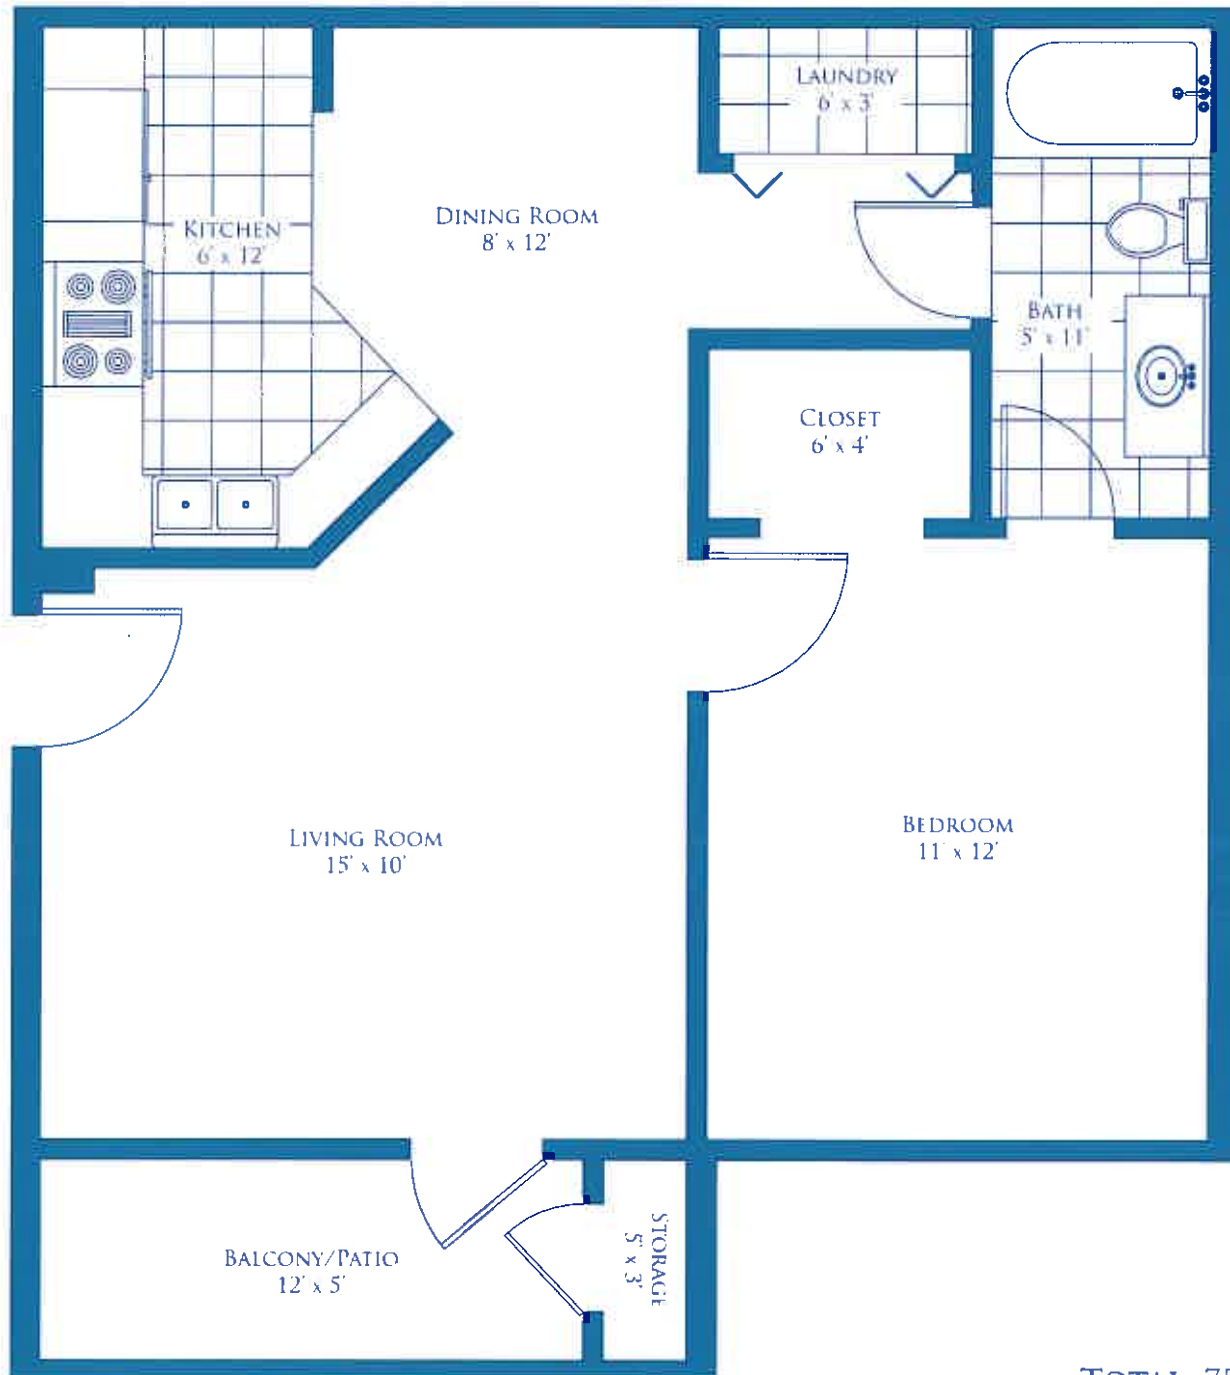

THE VERBENA

TOTAL: 751 S.F.
INTERIOR: 676 S.F.
BALCONY: 75 S.F.

MEASUREMENTS ARE APPROXIMATE
AND MAY VARY FROM ILLUSTRATION

THE BLUEBONNET

TOTAL: 825 S.F.
INTERIOR: 749 S.F.
BALCONY: 76 S.F.

MEASUREMENTS ARE APPROXIMATE
AND MAY VARY FROM ILLUSTRATION

THE PRIMROSE

TOTAL: 987 S.F.
 INTERIOR: 911 S.F.
 BALCONY: 76 S.F.

MEASUREMENTS ARE APPROXIMATE
 AND MAY VARY FROM ILLUSTRATION

THE PALMETTO

TOTAL: 1116 s.f.
INTERIOR: 1040 s.f.
BALCONY: 76 s.f.

MEASUREMENTS ARE APPROXIMATE
 AND MAY VARY FROM ILLUSTRATION

THE CYPRESS

TOTAL: 1167 s.f.
INTERIOR: 1092 s.f.
BALCONY: 75 s.f.

MEASUREMENTS ARE APPROXIMATE AND MAY VARY FROM ILLUSTRATION

THE LANTANA

TOTAL: 1941 s.e.
 INTERIOR: 1789 s.e.
 BALCONY: 152 s.e.

MEASUREMENTS ARE APPROXIMATE AND MAY VARY FROM ILLUSTRATION