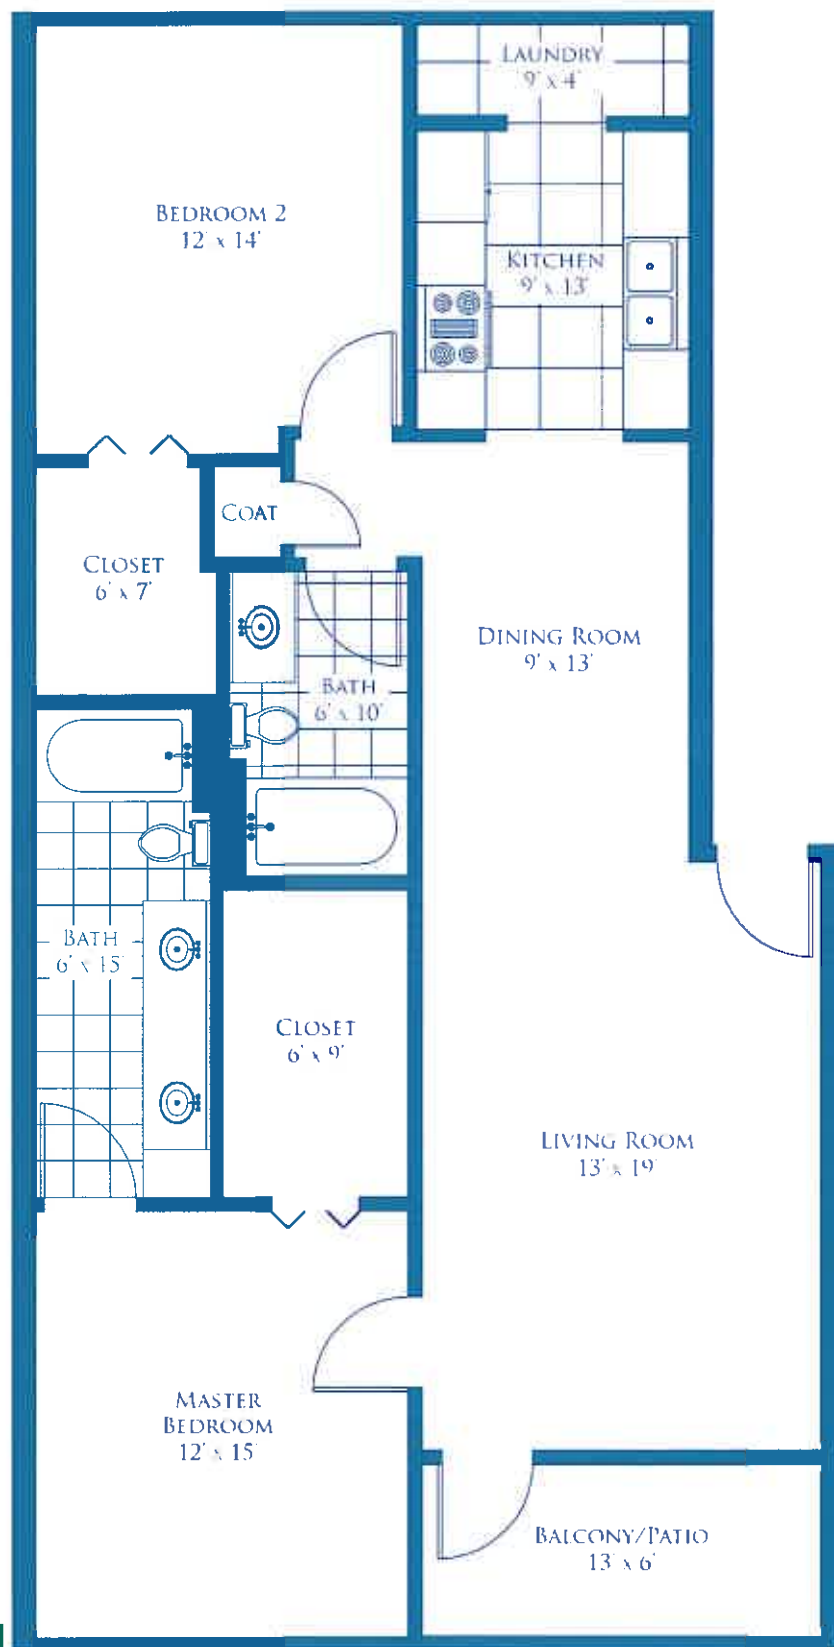

THE VERBENA

TOTAL: 751 S.F.
INTERIOR: 676 S.F.
BALCONY: 75 S.F.

MEASUREMENTS ARE APPROXIMATE
AND MAY VARY FROM ILLUSTRATION

THE BLUEBONNET

TOTAL: 825 S.F.
INTERIOR: 749 S.F.
BALCONY: 76 S.F.

MEASUREMENTS ARE APPROXIMATE
AND MAY VARY FROM ILLUSTRATION

THE PRIMROSE

TOTAL: 987 S.F.
 INTERIOR: 911 S.F.
 BALCONY: 76 S.F.

MEASUREMENTS ARE APPROXIMATE
 AND MAY VARY FROM ILLUSTRATION

THE PALMETTO

TOTAL: 1116 s.f.
INTERIOR: 1040 s.f.
BALCONY: 76 s.f.

MEASUREMENTS ARE APPROXIMATE
 AND MAY VARY FROM ILLUSTRATION

THE CYPRESS

TOTAL: 1167 s.f.
INTERIOR: 1092 s.f.
BALCONY: 75 s.f.

MEASUREMENTS ARE APPROXIMATE AND MAY VARY FROM ILLUSTRATION

THE LANTANA

TOTAL: 1941 s.e.
 INTERIOR: 1789 s.e.
 BALCONY: 152 s.e.

MEASUREMENTS ARE APPROXIMATE AND MAY VARY FROM ILLUSTRATION