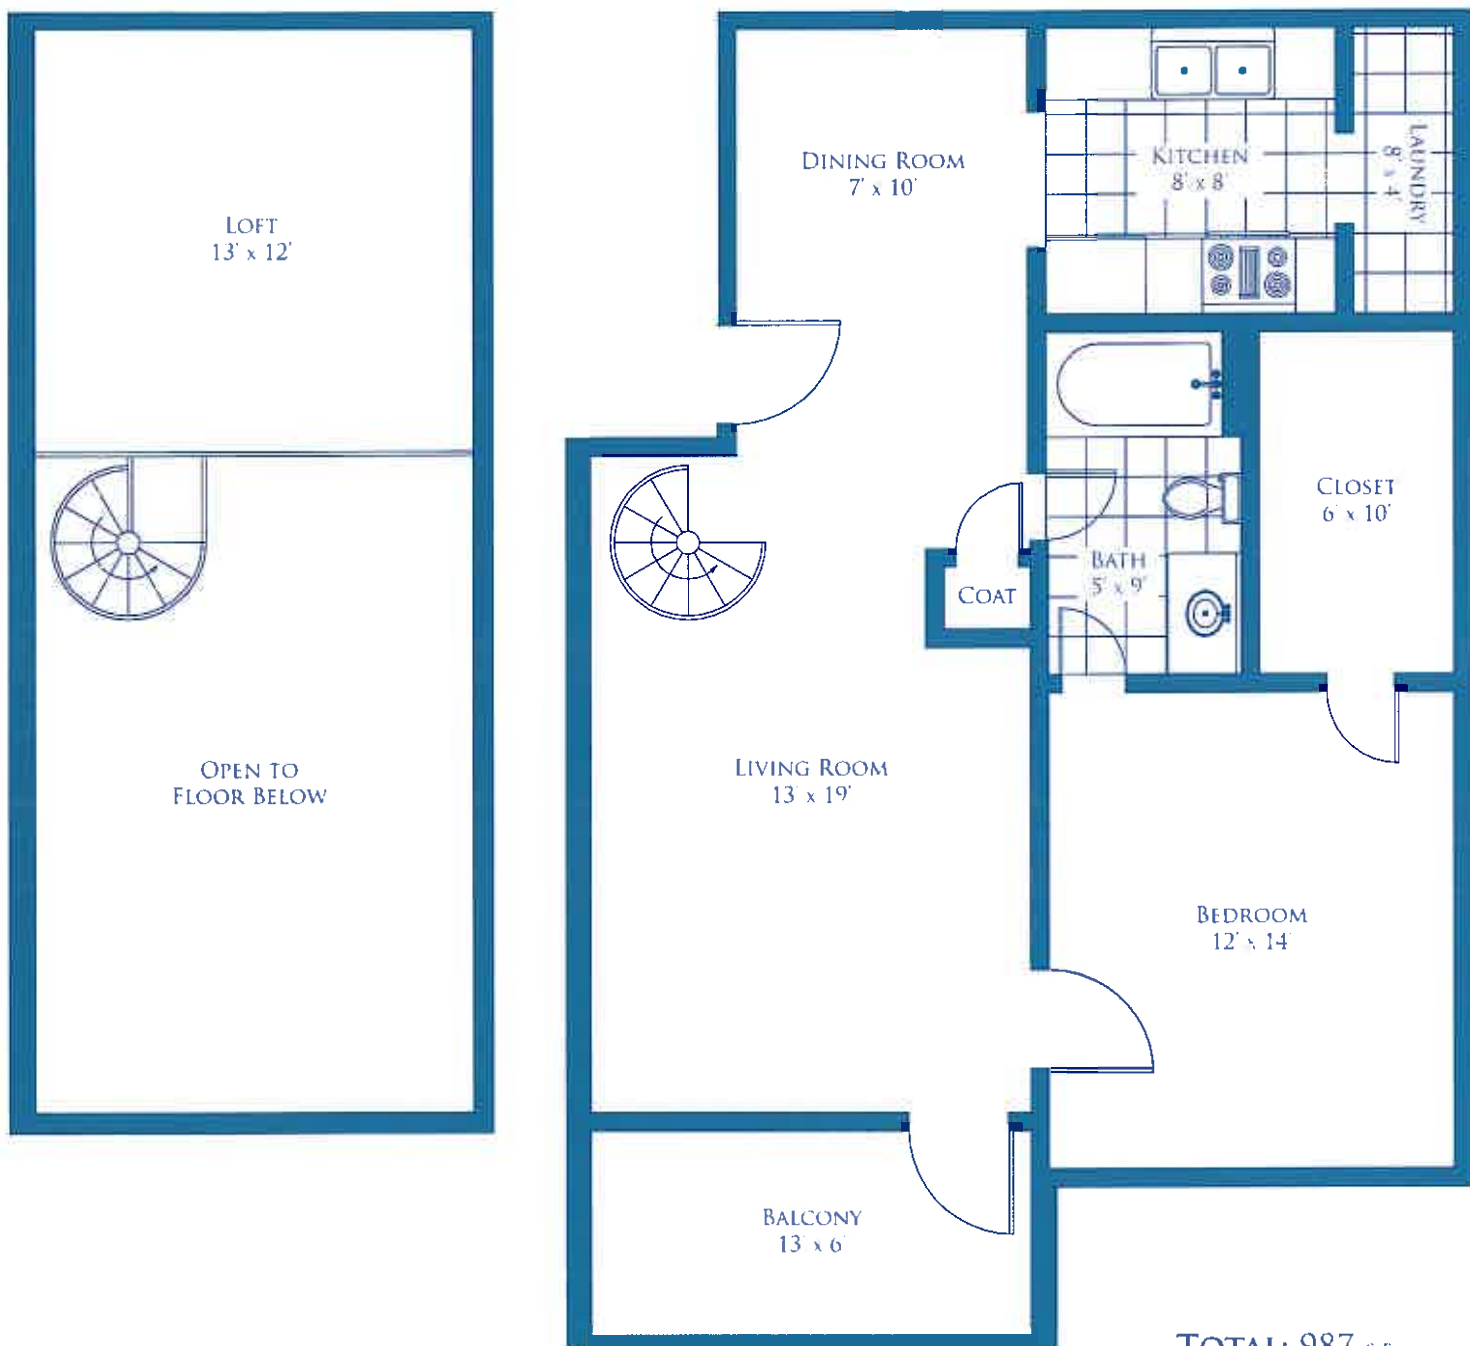

THE VERBENA

TOTAL: 751 S.F.
INTERIOR: 676 S.F.
BALCONY: 75 S.F.

MEASUREMENTS ARE APPROXIMATE
AND MAY VARY FROM ILLUSTRATION

THE BLUEBONNET

TOTAL: 825 S.F.
INTERIOR: 749 S.F.
BALCONY: 76 S.F.

MEASUREMENTS ARE APPROXIMATE
AND MAY VARY FROM ILLUSTRATION

THE PRIMROSE

TOTAL: 987 S.F.
 INTERIOR: 911 S.F.
 BALCONY: 76 S.F.

MEASUREMENTS ARE APPROXIMATE
 AND MAY VARY FROM ILLUSTRATION

THE PALMETTO

TOTAL: 1116 s.f.
INTERIOR: 1040 s.f.
BALCONY: 76 s.f.

MEASUREMENTS ARE APPROXIMATE
 AND MAY VARY FROM ILLUSTRATION

THE CYPRESS

TOTAL: 1167 s.f.
INTERIOR: 1092 s.f.
BALCONY: 75 s.f.

MEASUREMENTS ARE APPROXIMATE AND MAY VARY FROM ILLUSTRATION

THE LANTANA

TOTAL: 1941 s.e.
 INTERIOR: 1789 s.e.
 BALCONY: 152 s.e.

MEASUREMENTS ARE APPROXIMATE AND MAY VARY FROM ILLUSTRATION