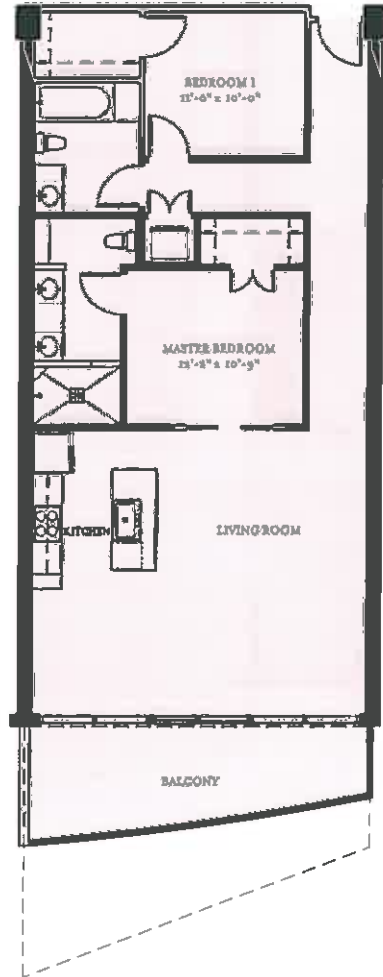

FLOOR PLANS

ACAPULCO
1,195-1,330 Sq. Ft.

ACAPULCO W
1,282-1,417 Sq. Ft.

Diamond Beach

FLOOR PLANS

ARUBA
1,319 Sq. Ft.

BAHAMA PH
2,390-2,566 Sq. Ft.

Diamond Beach

FLOOR PLANS

BERMUDA
1,807-1,977 Sq. Ft.

4

CANNES
1,474 Sq. Ft.

4

Diamond Beach

FLOOR PLANS

CAPRI
1,907 Sq. Ft.

COSTA RICA
1,540 Sq. Ft.

Diamond Beach

FLOOR PLANS

DIAMOND BEACH
1,835-2,166 Sq. Ft.

MONTE CARLO
1,595 Sq. Ft.

Diamond Beach

FLOOR PLANS

IBIZA
1,350-1,485 Sq. Ft.

IBIZA W
1,461-1,596 Sq. Ft.

Diamond Beach

FLOOR PLANS

ST. BARTHS
1,372-1,507 Sq. Ft.

ST. TROPEZ
1,195 Sq. Ft.

Diamond Beach