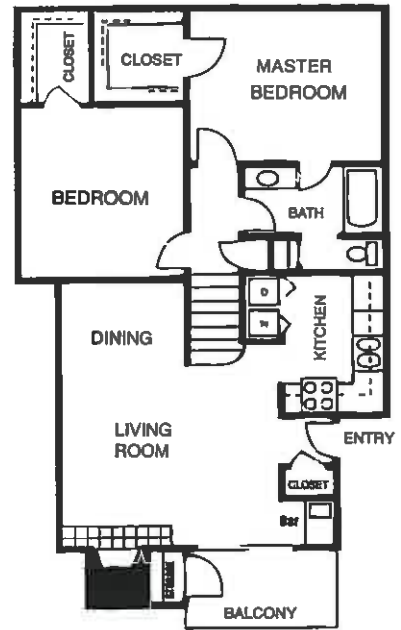

AT COVE VIEW

ONE BEDROOM FLOOR PLANS

PLAN B
ONE BEDROOM / ONE BATH
TOWNHOUSE
730 SQUARE FEET

MAJESTIC

PLAN C
ONE BEDROOM / ONE BATH
772 SQUARE FEET

SABLE

PLAN A
ONE BEDROOM / ONE BATH
580 SQUARE FEET

PALMETTO

AT COVE VIEW

TWO BEDROOM FLOOR PLANS

PLAN F
TWO BEDROOM / ONE BATH
TOWNHOUSE
1031 SQUARE FEET
ROYAL

PLAN E
TWO BEDROOM / TWO BATH
888 SQUARE FEET
SEGO

PLAN D
TWO BEDROOM / ONE BATH
800 SQUARE FEET
SIERRA