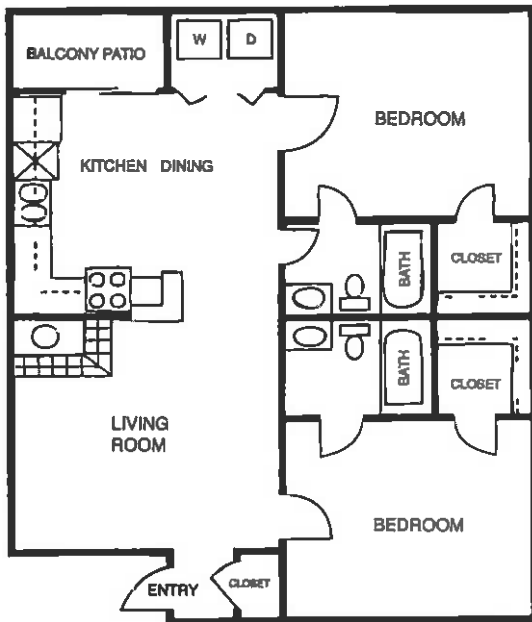

AT COVE VIEW

ONE BEDROOM FLOOR PLANS

PLAN B
ONE BEDROOM / ONE BATH
TOWNHOUSE
730 SQUARE FEET

MAJESTIC

PLAN C
ONE BEDROOM / ONE BATH
772 SQUARE FEET

SABLE

PLAN A
ONE BEDROOM / ONE BATH
580 SQUARE FEET

PALMETTO

AT COVE VIEW

TWO BEDROOM FLOOR PLANS

PLAN F
TWO BEDROOM / ONE BATH
TOWNHOUSE
1031 SQUARE FEET
ROYAL

PLAN E
TWO BEDROOM / TWO BATH
888 SQUARE FEET
SEGO

PLAN D
TWO BEDROOM / ONE BATH
800 SQUARE FEET
SIERRA