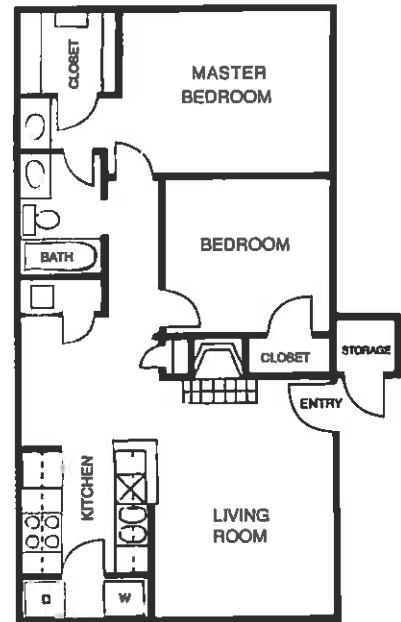

AT COVE VIEW

ONE BEDROOM FLOOR PLANS

PLAN B
ONE BEDROOM / ONE BATH
TOWNHOUSE
730 SQUARE FEET

MAJESTIC

PLAN C
ONE BEDROOM / ONE BATH
772 SQUARE FEET

SABLE

PLAN A
ONE BEDROOM / ONE BATH
580 SQUARE FEET

PALMETTO

AT COVE VIEW

TWO BEDROOM FLOOR PLANS

PLAN F
TWO BEDROOM / ONE BATH
TOWNHOUSE
1031 SQUARE FEET
ROYAL

PLAN E
TWO BEDROOM / TWO BATH
888 SQUARE FEET
SEGO

PLAN D
TWO BEDROOM / ONE BATH
800 SQUARE FEET
SIERRA