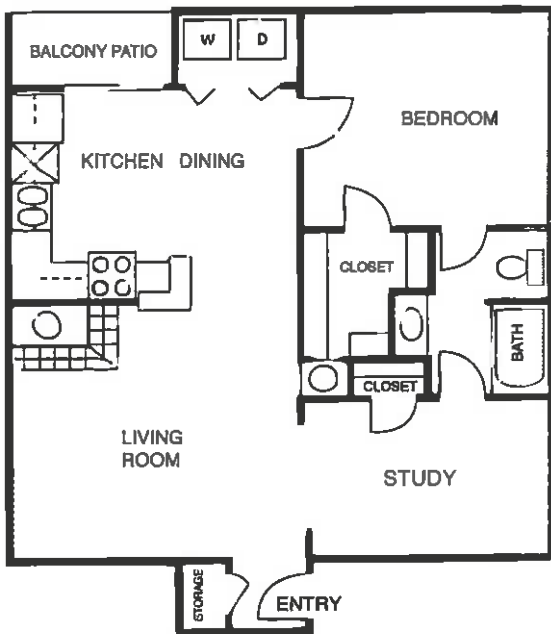

AT COVE VIEW

ONE BEDROOM FLOOR PLANS

PLAN B
ONE BEDROOM / ONE BATH
TOWNHOUSE
730 SQUARE FEET

MAJESTIC

PLAN C
ONE BEDROOM / ONE BATH
772 SQUARE FEET

SABLE

PLAN A
ONE BEDROOM / ONE BATH
580 SQUARE FEET

PALMETTO

AT COVE VIEW

TWO BEDROOM FLOOR PLANS

PLAN F
TWO BEDROOM / ONE BATH
TOWNHOUSE
1031 SQUARE FEET
ROYAL

PLAN E
TWO BEDROOM / TWO BATH
888 SQUARE FEET
SEGO

PLAN D
TWO BEDROOM / ONE BATH
800 SQUARE FEET
SIERRA