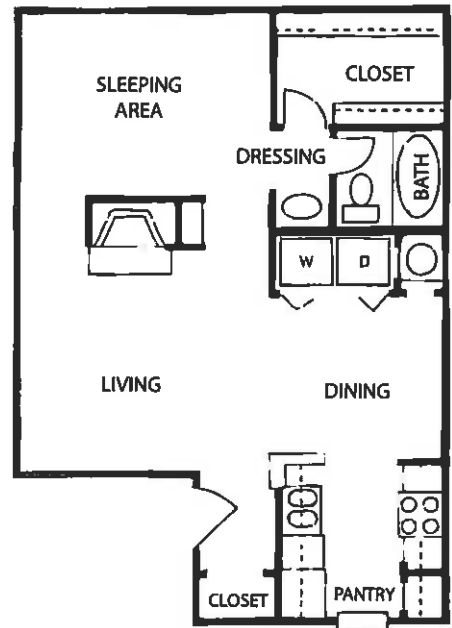

AT COVE VIEW

ONE BEDROOM FLOOR PLANS

PLAN B
ONE BEDROOM / ONE BATH
TOWNHOUSE
730 SQUARE FEET

MAJESTIC

PLAN C
ONE BEDROOM / ONE BATH
772 SQUARE FEET

SABLE

PLAN A
ONE BEDROOM / ONE BATH
580 SQUARE FEET

PALMETTO

AT COVE VIEW

TWO BEDROOM FLOOR PLANS

PLAN F
TWO BEDROOM / ONE BATH
TOWNHOUSE
1031 SQUARE FEET
ROYAL

PLAN E
TWO BEDROOM / TWO BATH
888 SQUARE FEET
SEGO

PLAN D
TWO BEDROOM / ONE BATH
800 SQUARE FEET
SIERRA