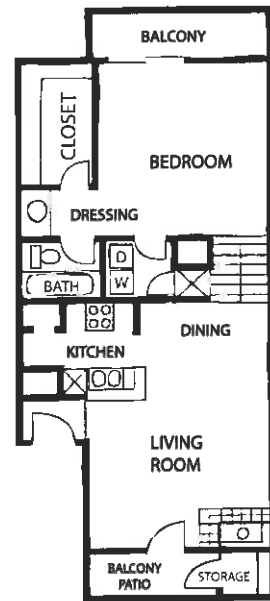

AT COVE VIEW

ONE BEDROOM FLOOR PLANS

PLAN B
ONE BEDROOM / ONE BATH
TOWNHOUSE
730 SQUARE FEET

MAJESTIC

PLAN C
ONE BEDROOM / ONE BATH
772 SQUARE FEET

SABLE

PLAN A
ONE BEDROOM / ONE BATH
580 SQUARE FEET

PALMETTO

AT COVE VIEW

TWO BEDROOM FLOOR PLANS

PLAN F
TWO BEDROOM / ONE BATH
TOWNHOUSE
1031 SQUARE FEET
ROYAL

PLAN E
TWO BEDROOM / TWO BATH
888 SQUARE FEET
SEGO

PLAN D
TWO BEDROOM / ONE BATH
800 SQUARE FEET
SIERRA