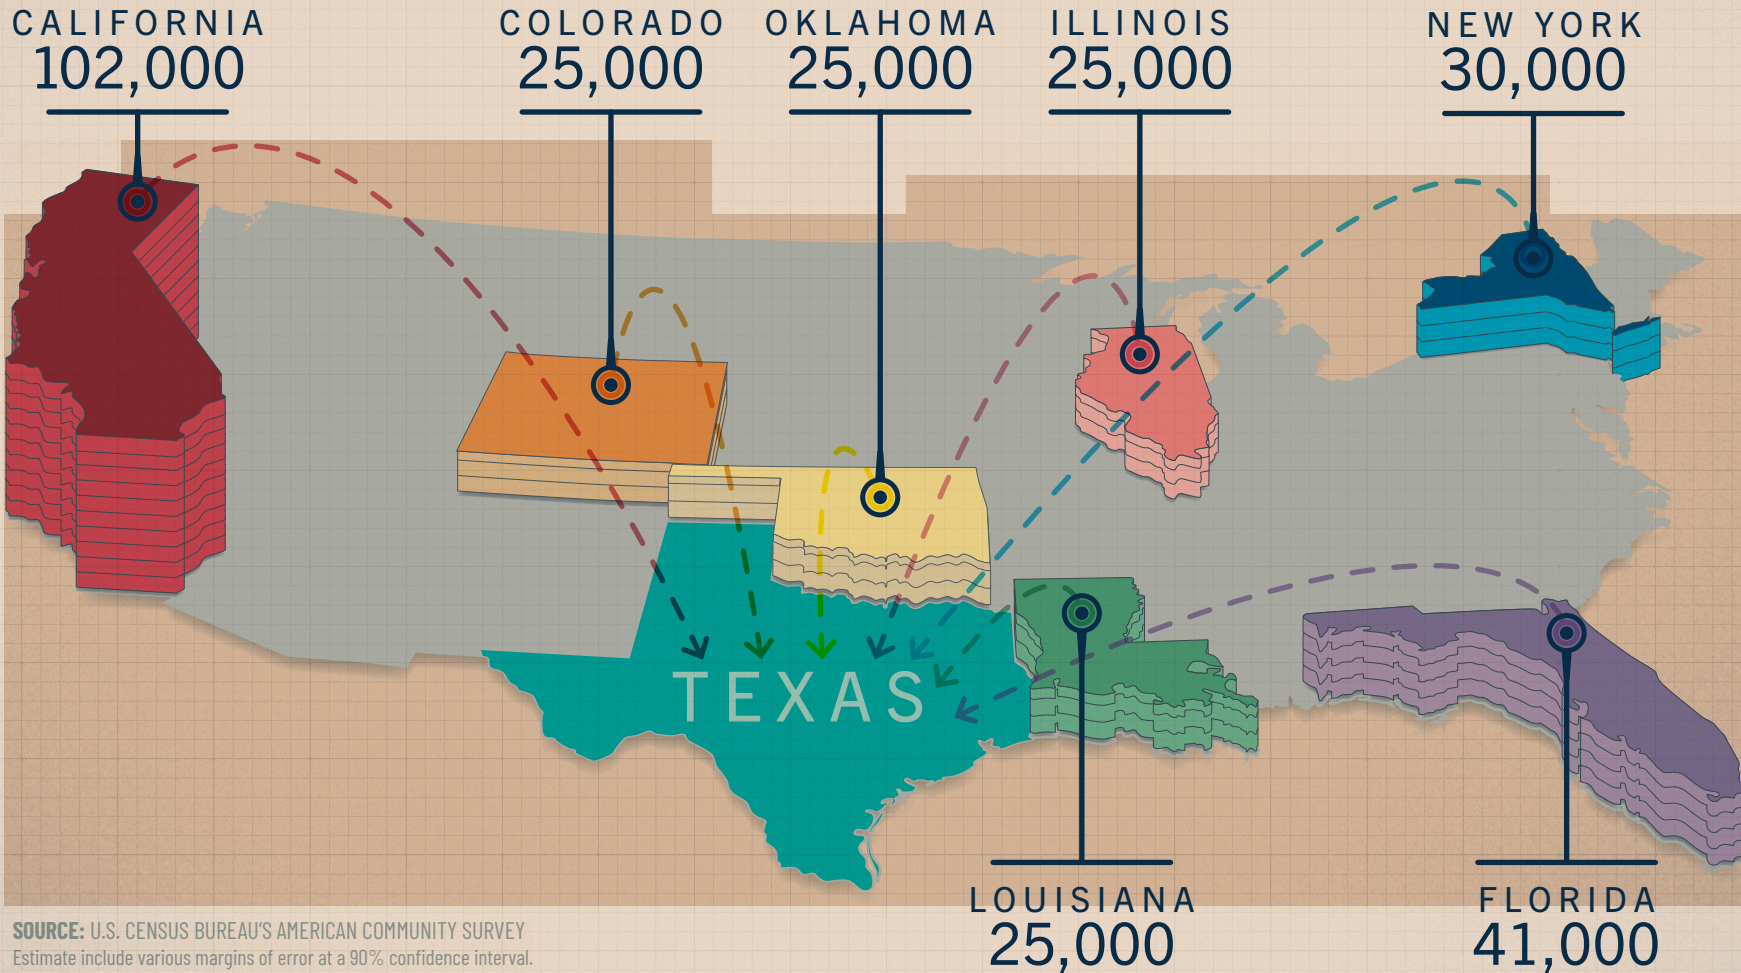

MEDIA CONTACT

David Gibbs
Hahn Agency
david.gibbs@hahn.agency

EXECUTIVE SUMMARY

The 2024 *Texas Relocation Report* provides insights into the relocation patterns to and from Texas during 2022. The Texas population continued to grow during this time period. Overall, about 668,000 people moved to Texas from other states, with a net population gain of nearly 175,000 residents. More than 102,000 California residents relocated to the Lone Star State. California-to-Texas was the most popular state-to-state move in the U.S. Other states with significant numbers of movers coming to Texas were Florida (41,000+), New York (30,000+). California also was the top destination for Texans moving to another state, with more than 42,000 residents making that move. Florida was the second-most-popular destination for relocating Texans, with approximately 38,000 movers, followed by Oklahoma with more than 26,000 Texans moving to the Sooner State.

TEXAS RELOCATION REPORT

States with the most people moving to Texas in 2022

SOURCE: U.S. CENSUS BUREAU'S AMERICAN COMMUNITY SURVEY
Estimate include various margins of error at a 90% confidence interval.

States contributing to the highest net gain* of Texas residents

* Net gain represents the increase to the Texas population when considering the numbers of people moving in each direction.

CALIFORNIA

OREGON