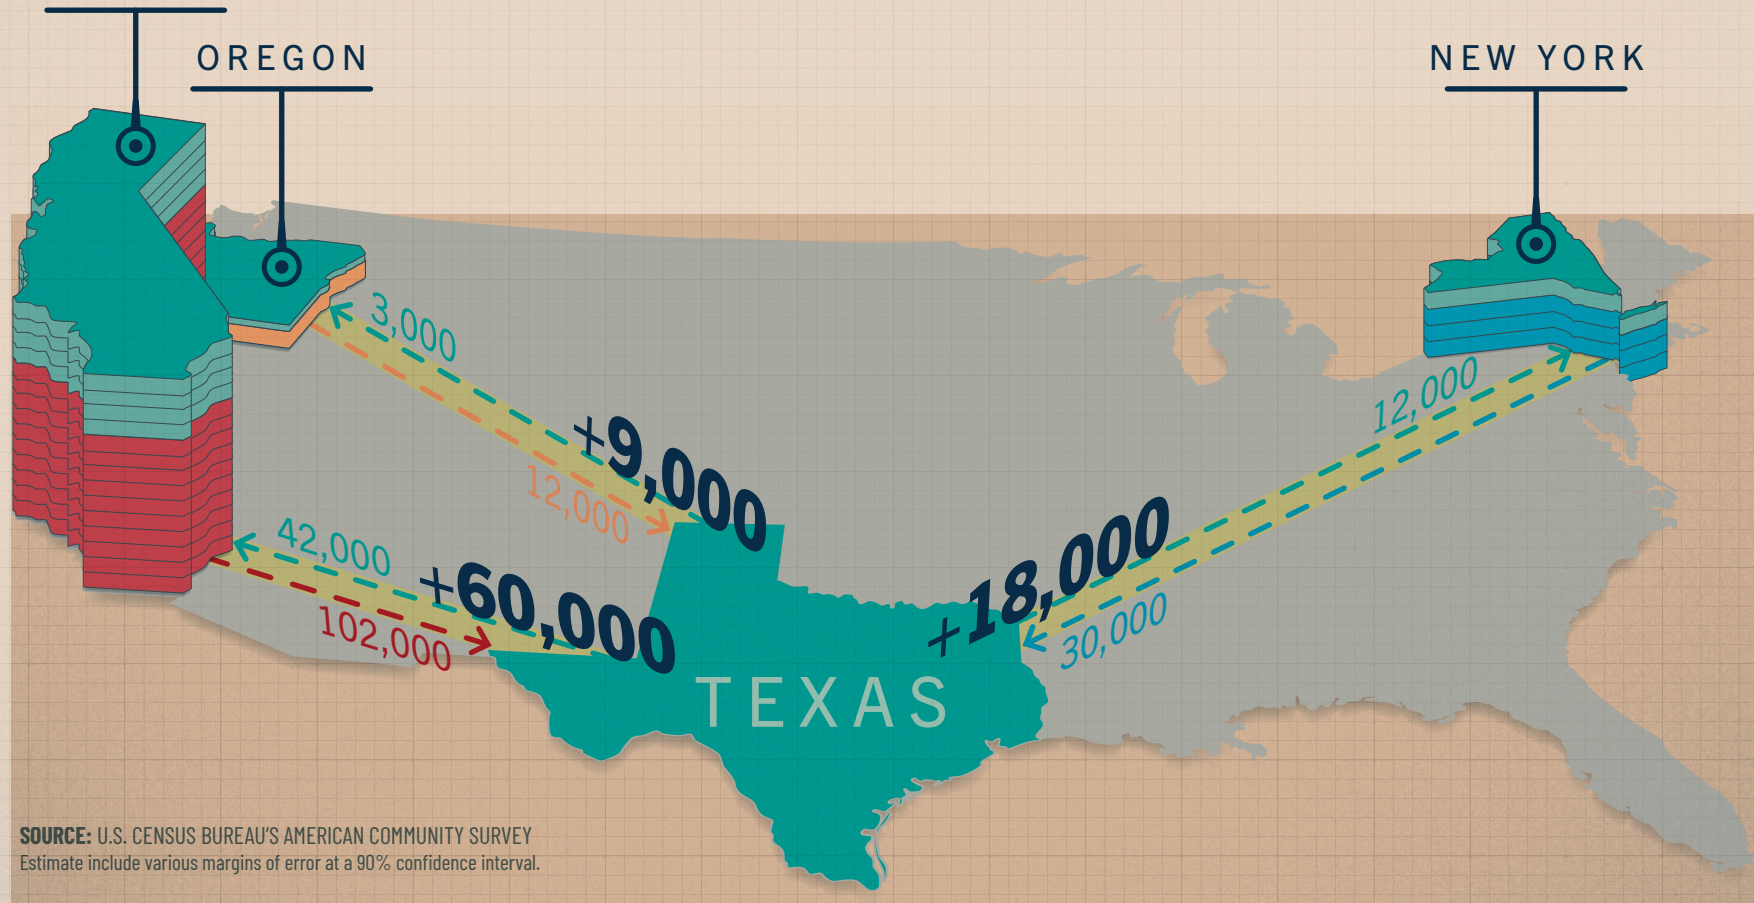

TEXAS RELOCATION REPORT

States contributing to the highest net gain* of Texas residents

* Net gain represents the increase to the Texas population when considering the numbers of people moving in each direction.

CALIFORNIA

OREGON

NEW YORK

SOURCE: U.S. CENSUS BUREAU'S AMERICAN COMMUNITY SURVEY
Estimate include various margins of error at a 90% confidence interval.