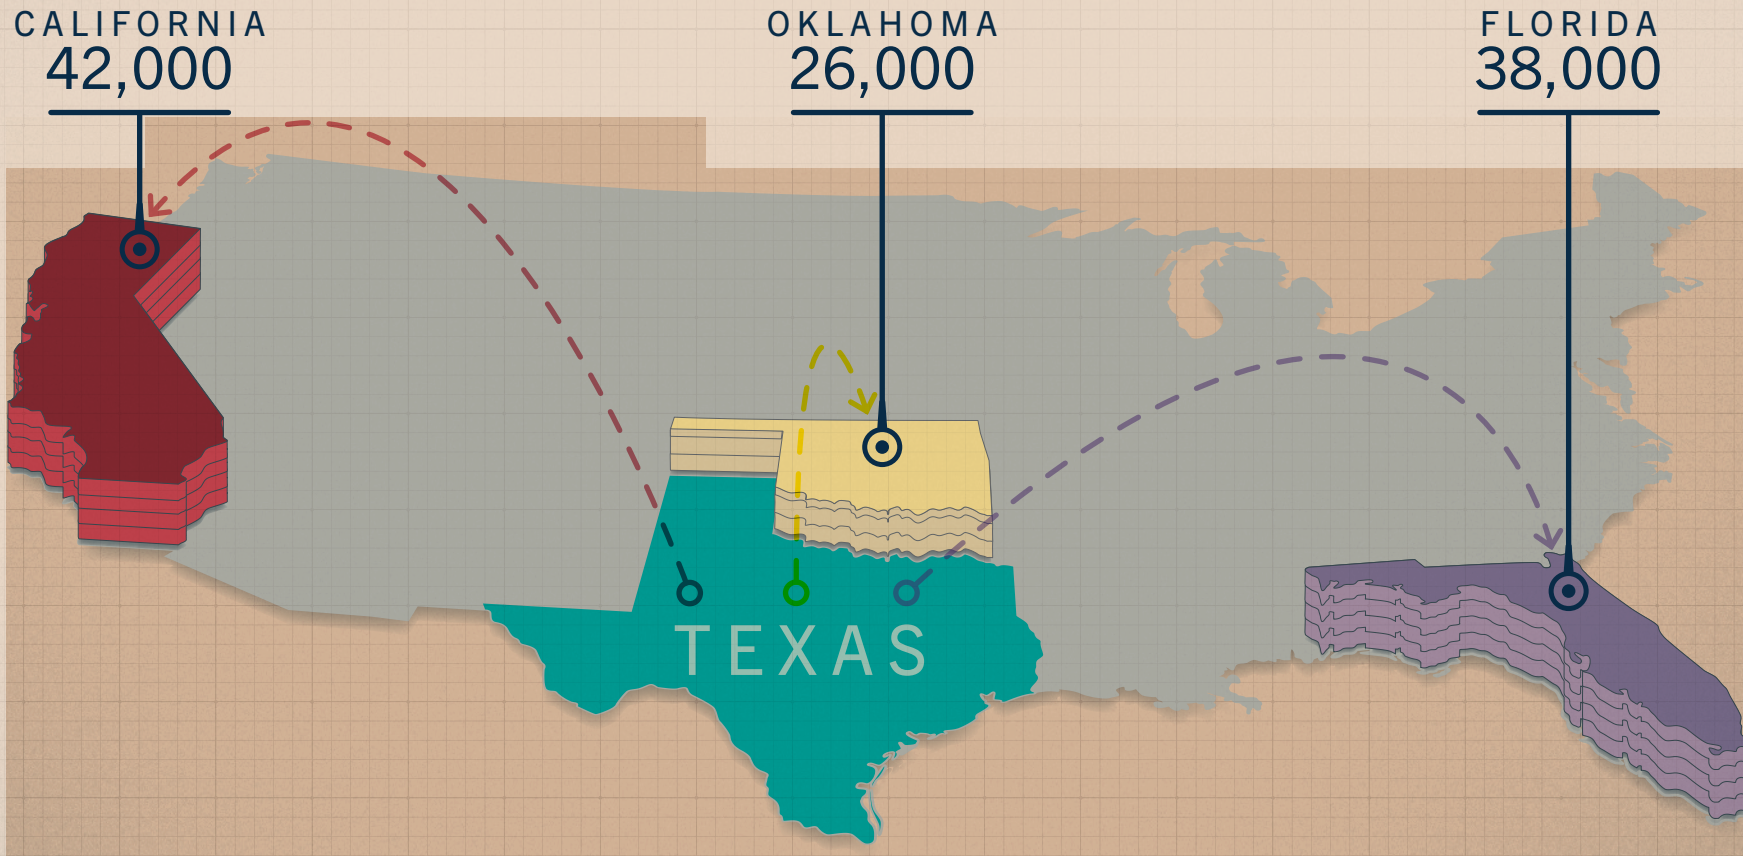

MEDIA CONTACT

David Gibbs
Hahn Agency
david.gibbs@hahn.agency

EXECUTIVE SUMMARY

The 2024 *Texas Relocation Report* provides insights into the relocation patterns to and from Texas during 2022. The Texas population continued to grow during this time period. Overall, about 668,000 people moved to Texas from other states, with a net population gain of nearly 175,000 residents. More than 102,000 California residents relocated to the Lone Star State. California-to-Texas was the most popular state-to-state move in the U.S. Other states with significant numbers of movers coming to Texas were Florida (41,000+), New York (30,000+). California also was the top destination for Texans moving to another state, with more than 42,000 residents making that move. Florida was the second-most-popular destination for relocating Texans, with approximately 38,000 movers, followed by Oklahoma with more than 26,000 Texans moving to the Sooner State.

TEXAS RELOCATION REPORT

States with the most people moving to Texas in 2022

SOURCE: U.S. CENSUS BUREAU'S AMERICAN COMMUNITY SURVEY
Estimate include various margins of error at a 90% confidence interval.

TEXAS RELOCATION REPORT

Top states for residents moving out of Texas

SOURCE: U.S. CENSUS BUREAU'S AMERICAN COMMUNITY SURVEY
Estimate include various margins of error at a 90% confidence interval.

TEXAS RELOCATION REPORT

States contributing to the highest net gain* of Texas residents

* Net gain represents the increase to the Texas population when considering the numbers of people moving in each direction.

CALIFORNIA

OREGON